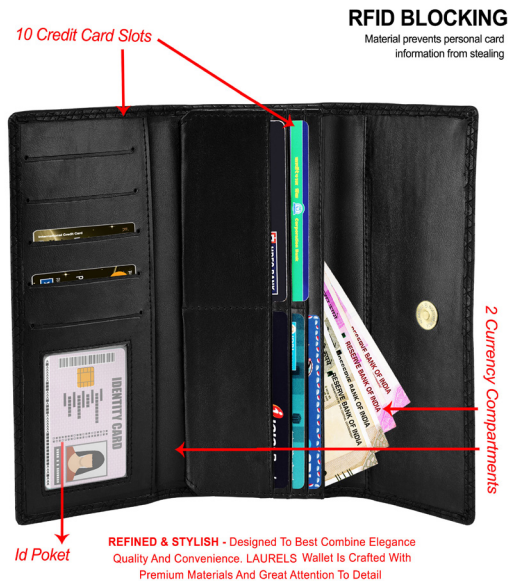

EC-BRLN-09

MRP ₹1925