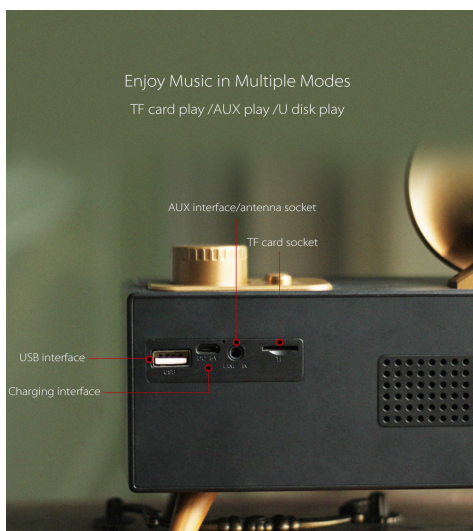

6 MONTHS

EL-WOODPECKER-BROWN

MRP ₹ 5825

EL-WOODPECKER-GOLD

MRP ₹ 5825

BLUETOOTH

4.2 BLUETOOTH WITH FM RADIO, BUILT-IN MIC, HANDSFREE CALL, AUX LINE, USB FLASH DRIVE, MICRO SD CARD, HD STEREO SOUND AND BASS

12 WATT SPEAKERS