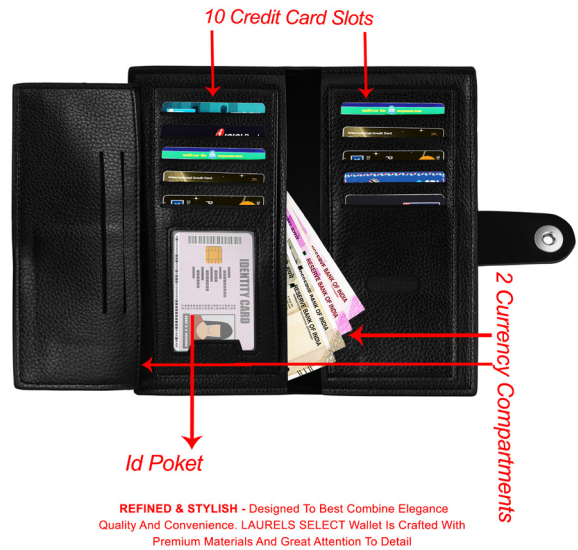

MRP ₹2499

EC-SNK-09

MRP ₹2499

EC-AST-02

MRP ₹1275

EC-AST-03

MRP ₹1275

REFINED & STYLISH - Designed To Best Combine Elegance Quality And Convenience. LAURELS SELECT Wallet Is Crafted With Premium Materials And Great Attention To Detail