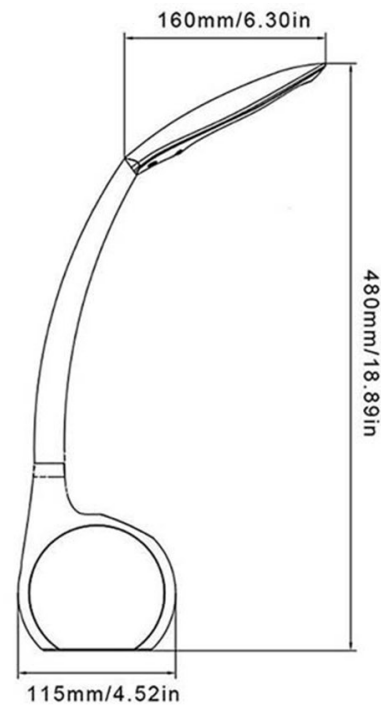

DESKTOP & IN ROOM USAGE

6 MONTHS

WL-LAMP-WHITE

MRP ₹6675

Mutil-Angel Adjustments for Optimized Lighting

Free angle adjustable for your ideal spot

Touch Pad

FITNESS BAND