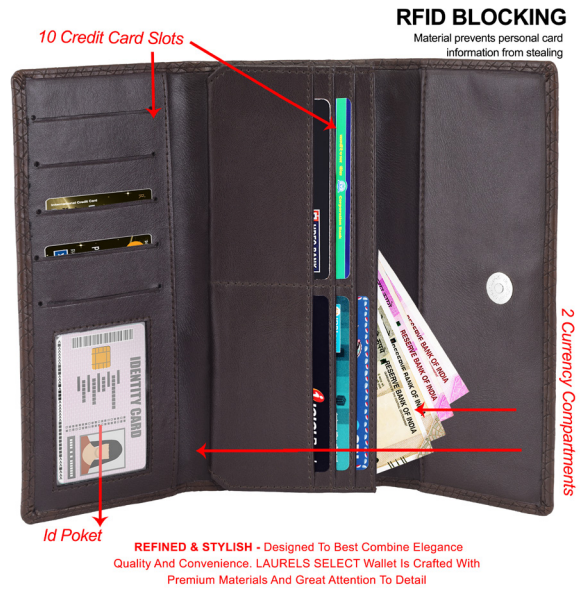

ETW-TW-09

MRP ₹1325

VEGAN LEATHER WOMEN CLUTCH

EC-BRLN-02

MRP ₹1925

EC-BRLN-09

MRP ₹1925

EC-SNK-02

MRP ₹2499

EC-SNK-09

MRP ₹2499

EC-AST-02

MRP ₹1275

EC-AST-03

MRP ₹1275

REFINED & STYLISH - Designed To Best Combine Elegance Quality And Convenience. LAURELS SELECT Wallet Is Crafted With Premium Materials And Great Attention To Detail