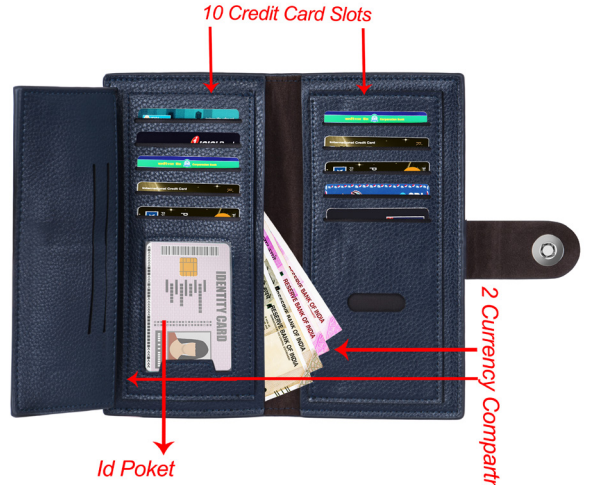

MRP ₹2499

EC-SNK-09

MRP ₹2499

EC-AST-02

MRP ₹1275

EC-AST-03

MRP ₹1275

REFINED & STYLISH - Designed To Best Combine Elegance Quality And Convenience. LAURELS SELECT Wallet Is Crafted With Premium Materials And Great Attention To Detail