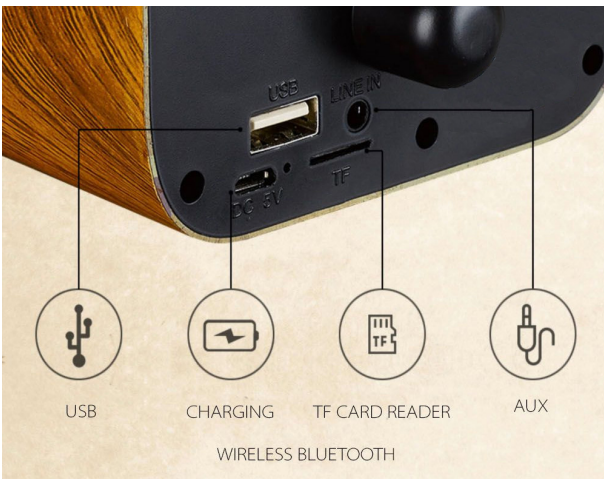

# BLUETOOTH

 # 4.2 BLUETOOTH WITH BUILT-IN MIC, HANDSFREE CALL, AUX LINE, USB FLASH DRIVE, MICRO SD CARD, HD STEREO SOUND

 # 6 WATT SPEAKERS

 # 6 HRS STANDBY BATTERY

 # TRENDY COLORS

 # DESKTOP & IN ROOM USAGE

 # 6 MONTHS