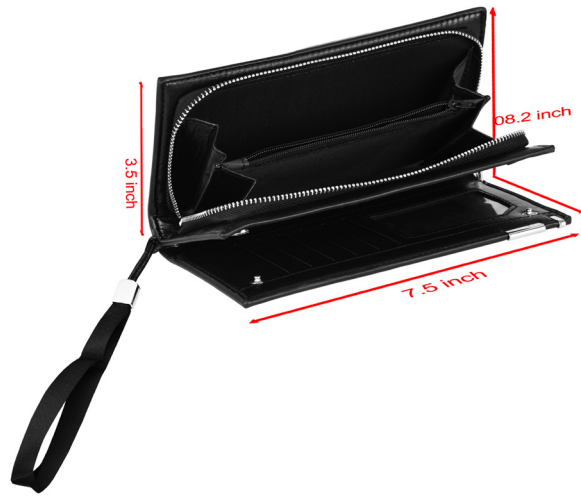

EC-AST-III-03

MRP ₹1395