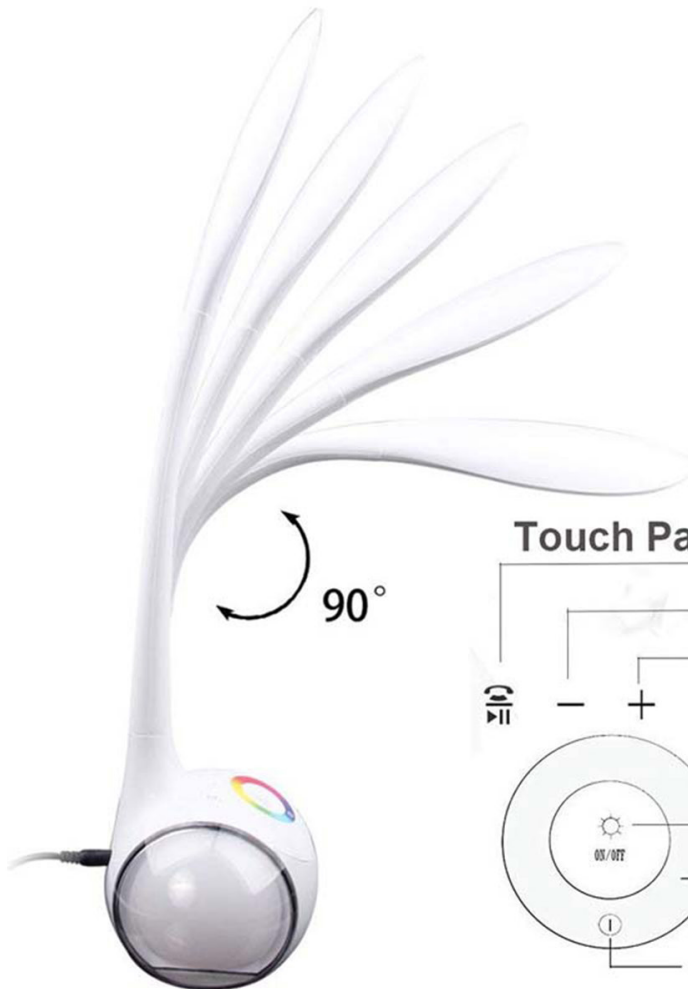

DESKTOP & IN ROOM USAGE

6 MONTHS

WL-LAMP-WHITE

MRP ₹6675

Mutil-Angel Adjustments for Optimized Lighting

Free angle adjustable for your ideal spot

Touch Pad

FITNESS BAND