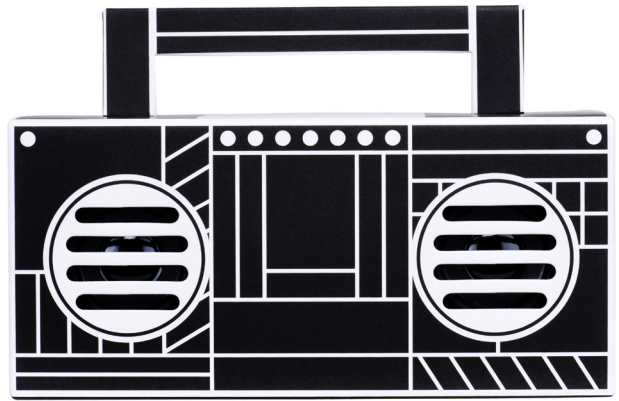

WL-TRANSISTER-02

MRP ₹ 3195