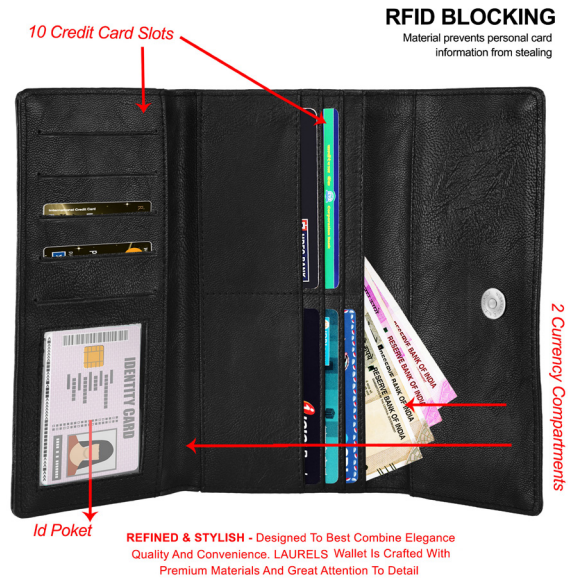

ETW-TW-09

MRP ₹1325

VEGAN LEATHER WOMEN CLUTCH

EC-BRLN-02

MRP ₹1925

EC-BRLN-09

MRP ₹1925

EC-SNK-02

MRP ₹2499

EC-SNK-09

MRP ₹2499

EC-AST-02

MRP ₹1275

EC-AST-03

MRP ₹1275

REFINED & STYLISH - Designed To Best Combine Elegance Quality And Convenience. LAURELS SELECT Wallet Is Crafted With Premium Materials And Great Attention To Detail