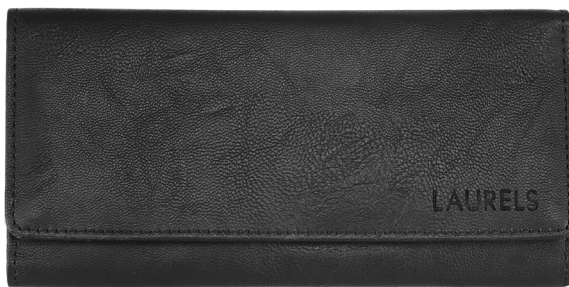

VEGAN LEATHER WOMEN CLUTCH

EC-BRLN-02

MRP ₹1925